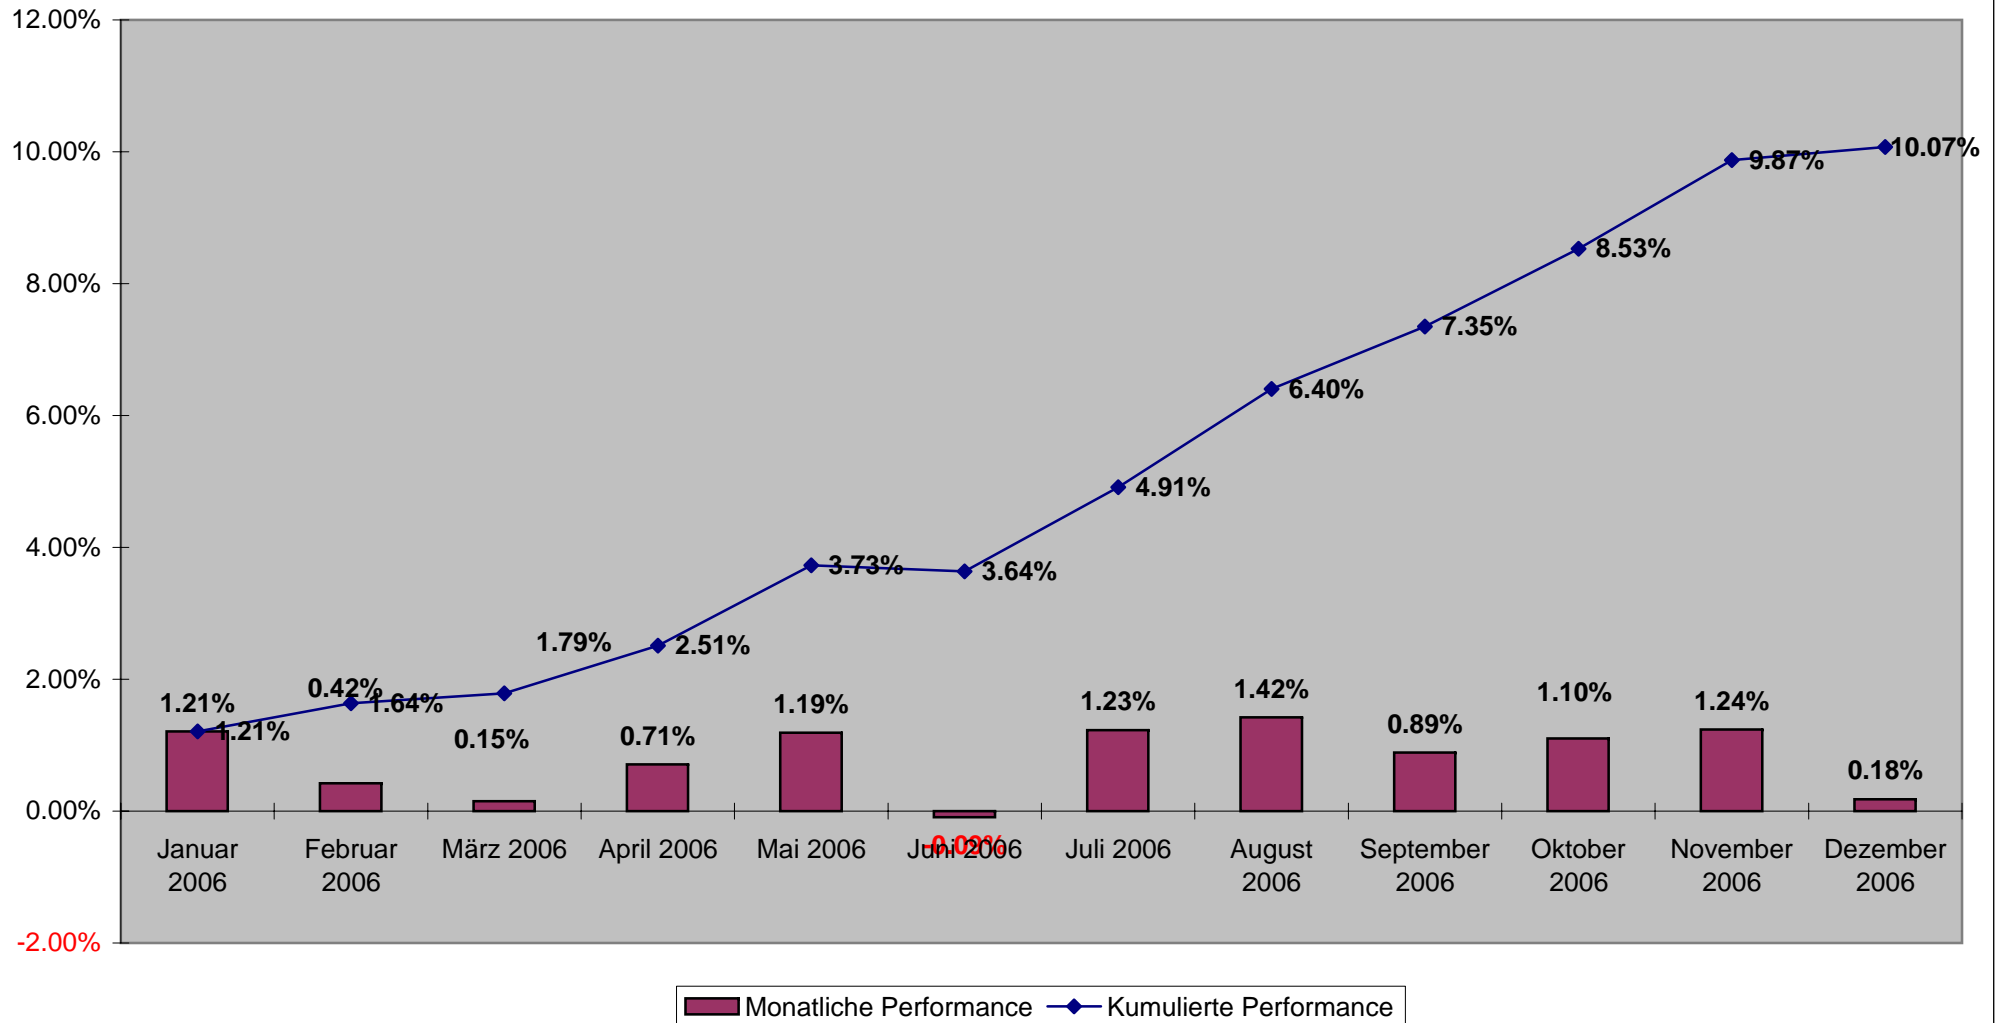

USD / Konservativ

Performance Anlagestrategie DELTA Investment Partner AG

USD / Balanced

Performance Anlagestrategie DELTA Investment Partner AG